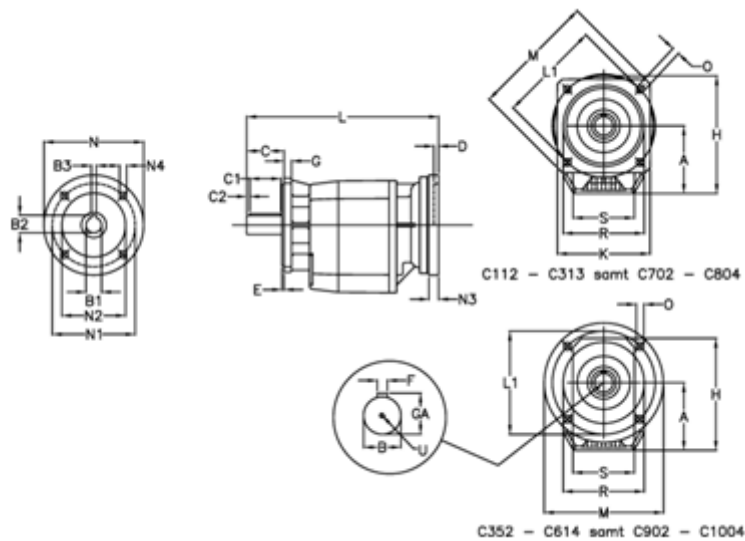

Data Sheet

Article number: 40600811952435

Description: Helical gearbox
C803F-119,5-P90B5

Measures

A = 247.0	D = 4.0	L1 = 350	R = 320
B = 80	E = 5	M = 400	S = 300
B1 = 24	F = 22	N = 200	U = M20x42
B2 = 27.3	G = 20	N1 = 165	
B3 = 8	GA = 85.0	N2 = 130	
C = 140	H = 422.0	N3 = 0	
C1 = 110	K = 350	N4 = M10x12	
C2 = 15	L = 533.0	O = 18.0	